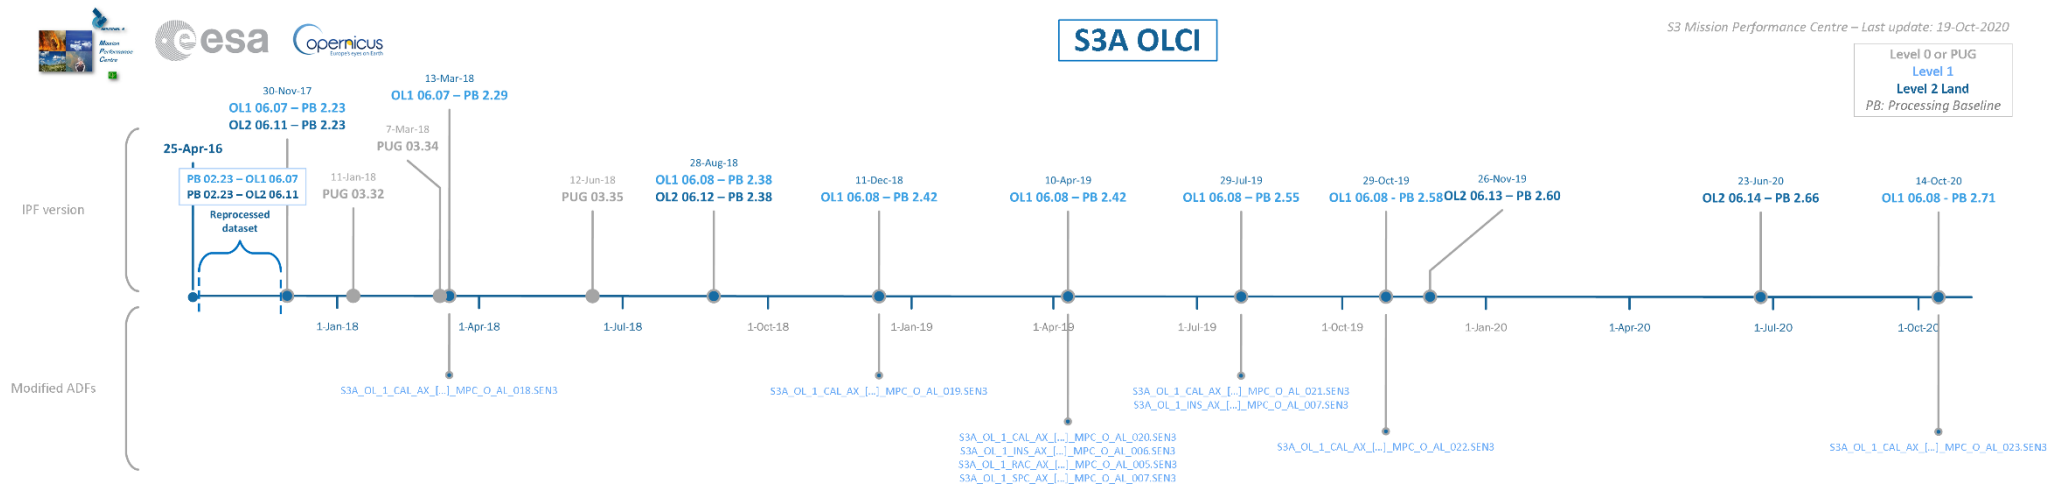

S3A OLCI

All datasets are available in the [OpenHub](#)

Level 1	Level 2
---------	---------

Period	Product	Available Products	PB Id / IPF Id	Operational (O) or Reprocessed (R)	Product Notice
20160425 - 20171130	OL_1_EFR	First S3A_OL_1_EFR____ 20160425T113314 _20160425T113421_20180201T184243_0067_003_237_1260_LR2_R_NT_002.SEN3 Last S3A_OL_1_EFR____20171130T000020_ 20171130T000029 _20180726T033142_0009_025_087_4680_LR2_R_NT_002.SEN3	PB 02.23 IPF 06.07 PUG 03.32	R	S3A.PN-OLCI-L1.02
	OL_1_ERR	First S3A_OL_1_ERR____ 20160425T113314 _20160425T121722_20180201T173915_2648_003_237____LR2_R_NT_002.SEN3 Last S3A_OL_1_ERR____20171129T231616_ 20171130T000029 _20180726T040219_2653_025_087____LR2_R_NT_002.SEN3	PB 02.23 IPF 06.07 PUG 03.32	R	